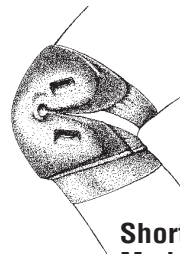

TR2[®] SOFTBALL

PROFESSIONAL PROTECTION

SLIDING SHORTS

- 4 way stretch high quality, nylon/Lycra[®] greatly reduces riding up, chafing
- Seamless front with low-cut waistband
- Colors: White or Black

Women's
Model
1740

1/8" Breathable
Mesh

Lightweight
Breathable
Durable

KNEE GUARDS

- Superior protection with closed cell Vinyl nitrile foam
- Durable face
- Heavy duty elastic
- Colors: Black, White, Scarlet, Royal, Navy

Short Knee
Model 2400
(pair)

Long
Knee/Shin
Model 1470

PRODUCT HIGHLIGHTS

Model 1740 Women's Sliding Short:

Lightweight: Breathable 1/8" mesh padding provides protection with very little weight.

Durable: Mesh padding is one piece woven polyester - will not tear, separate or break down.

Comfortable: True 4-way stretch, high quality, nylon/Lycra greatly reduces "riding up" and chafing.
(Many other sliding shorts stretch widthwise but not lengthwise).
"Aqualflow" treated for fast evaporation of moisture.