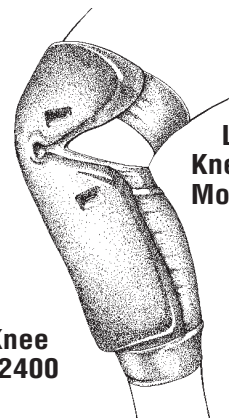

TR2[®] SOFTBALL

PROFESSIONAL PROTECTION

SLIDING SHORTS

- 4 way stretch high quality, nylon/Lycra[®] greatly reduces riding up, chafing
- Seamless front with low-cut waistband
- Colors: White or Black

Women's
Model
1740

1/8" Breathable
Mesh

Lightweight
Breathable
Durable

KNEE GUARDS

- Superior protection with closed cell Vinyl nitrile foam
- Durable face
- Heavy duty elastic
- Colors: Black, White, Scarlet, Royal, Navy

Short Knee
Model 2400
(pair)

Long
Knee/Shin
Model 1470

PRODUCT HIGHLIGHTS

Model 1740 Women's Sliding Short:

Lightweight: Breathable 1/8" mesh padding provides protection with very little weight.

Durable: Mesh padding is one piece woven polyester - will not tear, separate or break down.

Comfortable: True 4-way stretch, high quality, nylon/Lycra greatly reduces "riding up" and chafing.
(Many other sliding shorts stretch widthwise but not lengthwise).
"Aqualflow" treated for fast evaporation of moisture.