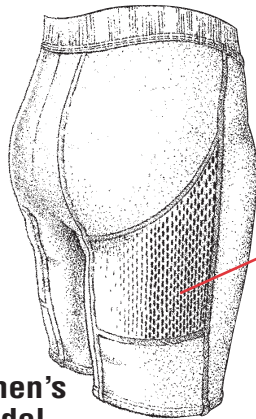

TR2[®] SOFTBALL

PROFESSIONAL PROTECTION

SLIDING SHORTS

- 4 way stretch high quality, nylon/Lycra[®] greatly reduces riding up, chafing
- Seamless front with low-cut waistband
- Colors: White or Black

Women's
Model
1740

1/8" Breathable
Mesh

Lightweight
Breathable
Durable

KNEE GUARDS

- Superior protection with closed cell Vinyl nitrile foam
- Durable face
- Heavy duty elastic
- Colors: Black, White, Scarlet, Royal, Navy

Short Knee
Model 2400
(pair)

Long
Knee/Shin
Model 1470

PRODUCT HIGHLIGHTS

Model 1740 Women's Sliding Short:

Lightweight: Breathable 1/8" mesh padding provides protection with very little weight.

Durable: Mesh padding is one piece woven polyester - will not tear, separate or break down.

Comfortable: True 4-way stretch, high quality, nylon/Lycra greatly reduces "riding up" and chafing.
(Many other sliding shorts stretch widthwise but not lengthwise).
"Aqualflow" treated for fast evaporation of moisture.